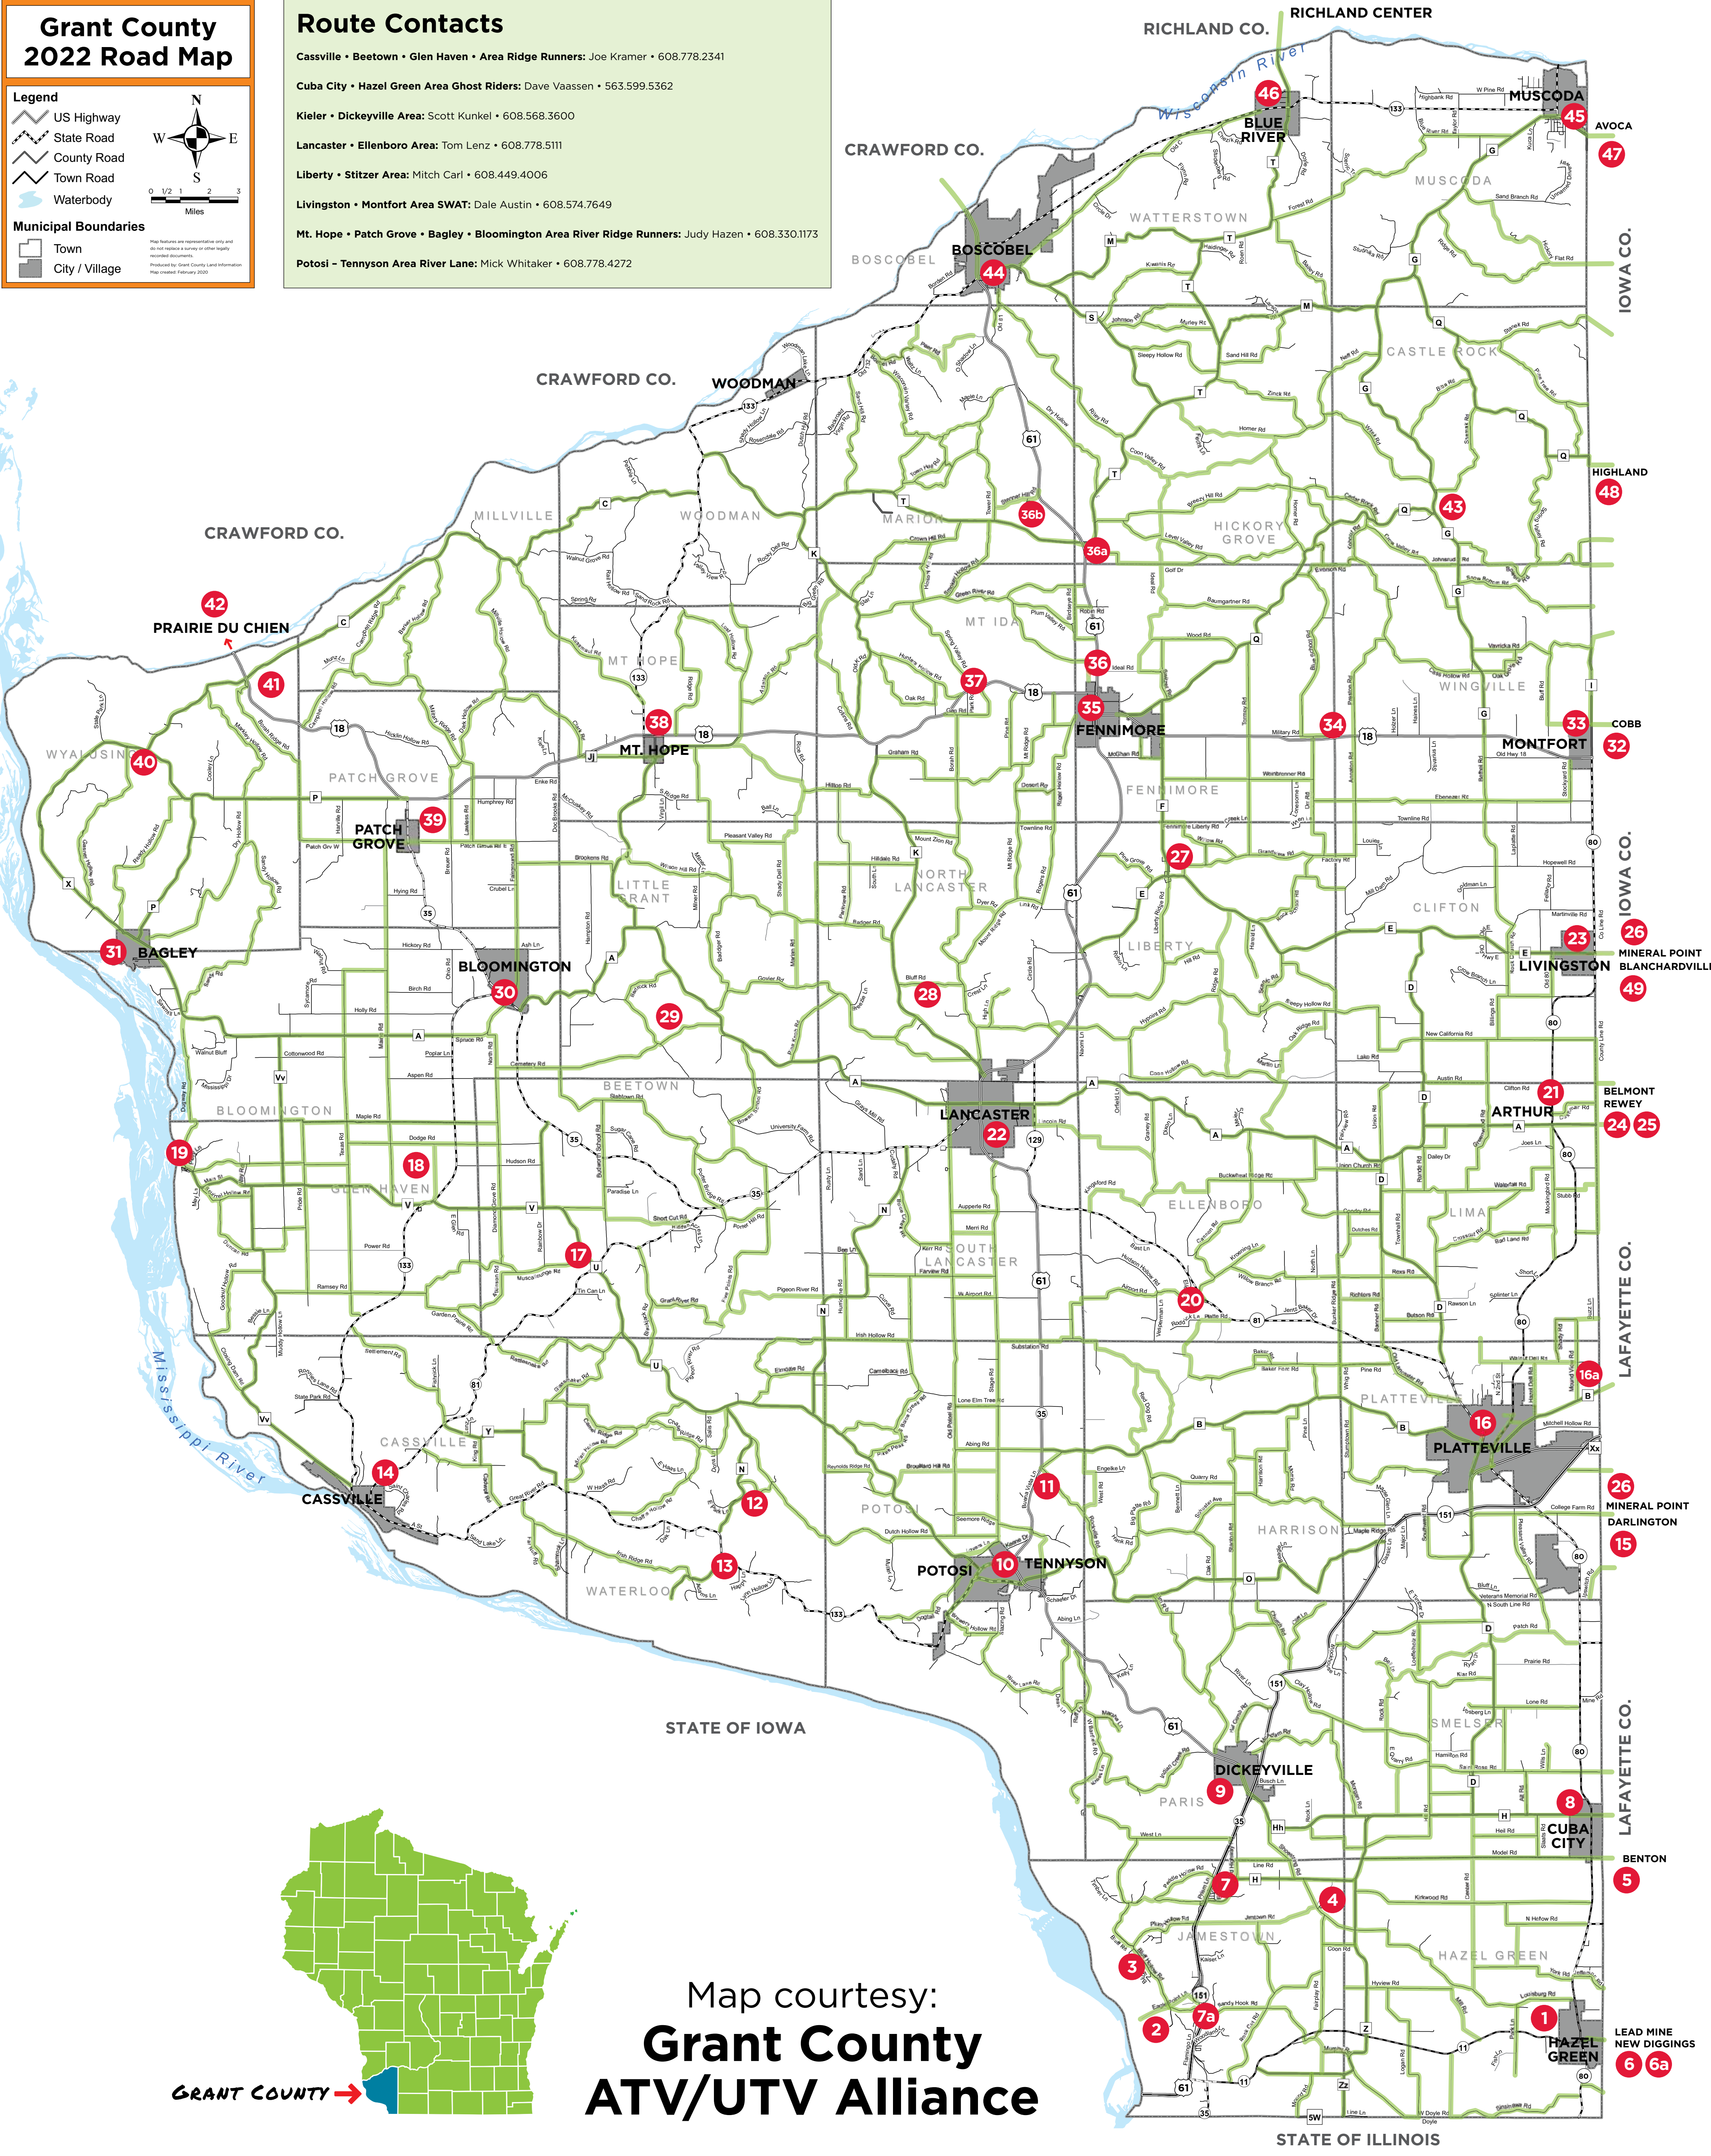

Grant County 2022 Road Map

Legend

- US Highway
- State Road
- County Road
- Town Road
- Waterbody

Municipal Boundaries

- Town
- City / Village

Map features are representative only and do not reflect a survey or other legally recorded documents. Produced by Grant County Land Information Map Center February 2022.

Route Contacts

Cassville • Beetown • Glen Haven • Area Ridge Runners: Joe Kramer • 608.778.2341

Cuba City • Hazel Green Area Ghost Riders: Dave Vaassen • 563.599.5362

Kieler • Dickeyville Area: Scott Kunkel • 608.568.3600

Lancaster • Ellenboro Area: Tom Lenz • 608.778.5111

Liberty • Stitzer Area: Mitch Carl • 608.449.4006

Livingston • Montfort Area SWAT: Dale Austin • 608.574.7649

Mt. Hope • Patch Grove • Bagley • Bloomington Area River Ridge Runners: Judy Hazen • 608.330.1173

Potosi - Tennyson Area River Lane: Mick Whitaker • 608.778.4272

Map courtesy:
**Grant County
ATV/UTV Alliance**

GRANT COUNTY →