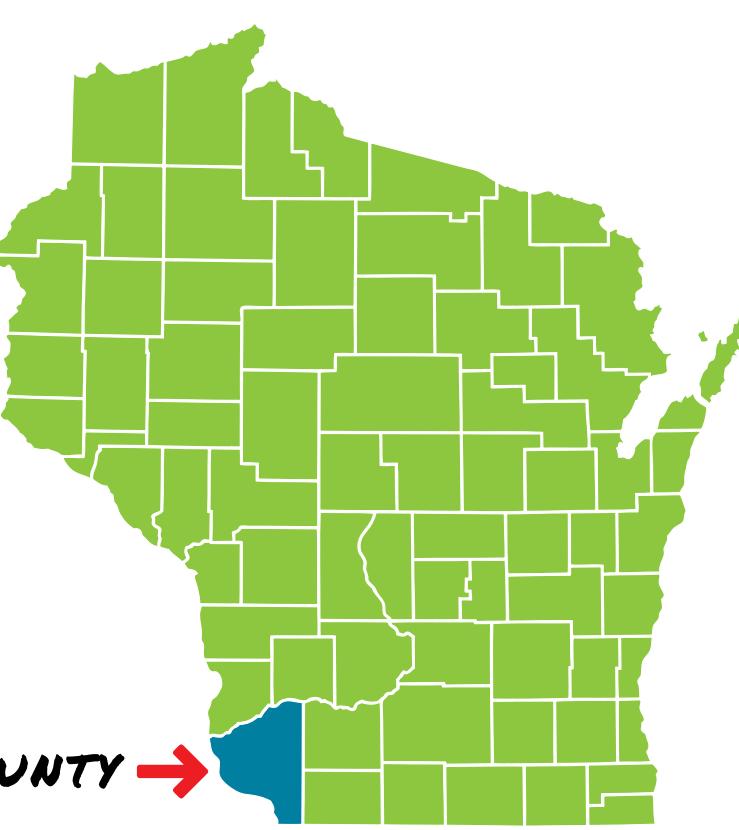

Grant County 2022 Road Map

Legend

- US Highway
- State Road
- County Road
- Town Road
- Waterbody

Municipal Boundaries

- Town
- City / Village

Map features are representative only and do not reflect a survey or other legally recorded documents. Produced by Grant County Land Information Map Center February 2022.

Route Contacts

Cassville • Beetown • Glen Haven • Area Ridge Runners: Joe Kramer • 608.778.2341

Cuba City • Hazel Green Area Ghost Riders: Dave Vaassen • 563.599.5362

Kieler • Dickeyville Area: Scott Kunkel • 608.568.3600

Lancaster • Ellenboro Area: Tom Lenz • 608.778.5111

Liberty • Stitzer Area: Mitch Carl • 608.449.4006

Livingston • Montfort Area SWAT: Dale Austin • 608.574.7649

Mt. Hope • Patch Grove • Bagley • Bloomington Area River Ridge Runners: Judy Hazen • 608.330.1173

Potosi - Tennyson Area River Lane: Mick Whitaker • 608.778.4272

Map courtesy:
**Grant County
ATV/UTV Alliance**

GRANT COUNTY →